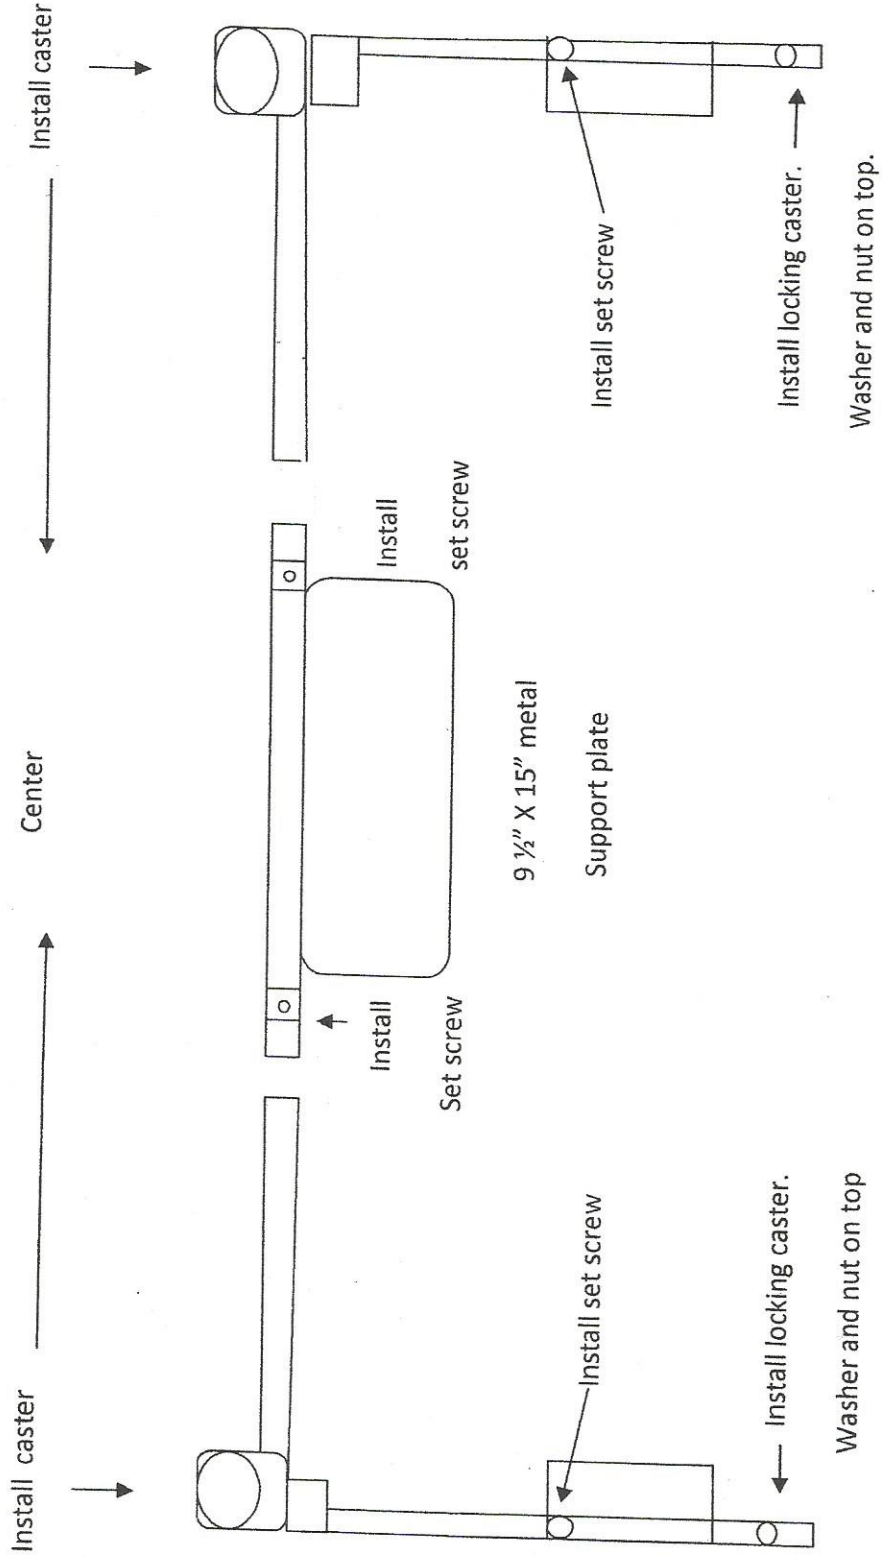

J4004 Adjustable Digital Piano Dolly Assembly Instructions

"CAUTION" DO **NOT** OVER TIGHTEN SET SCREWS!!

Adjustable Width 47" – 68"

Adjustable Depth 15" – 22"